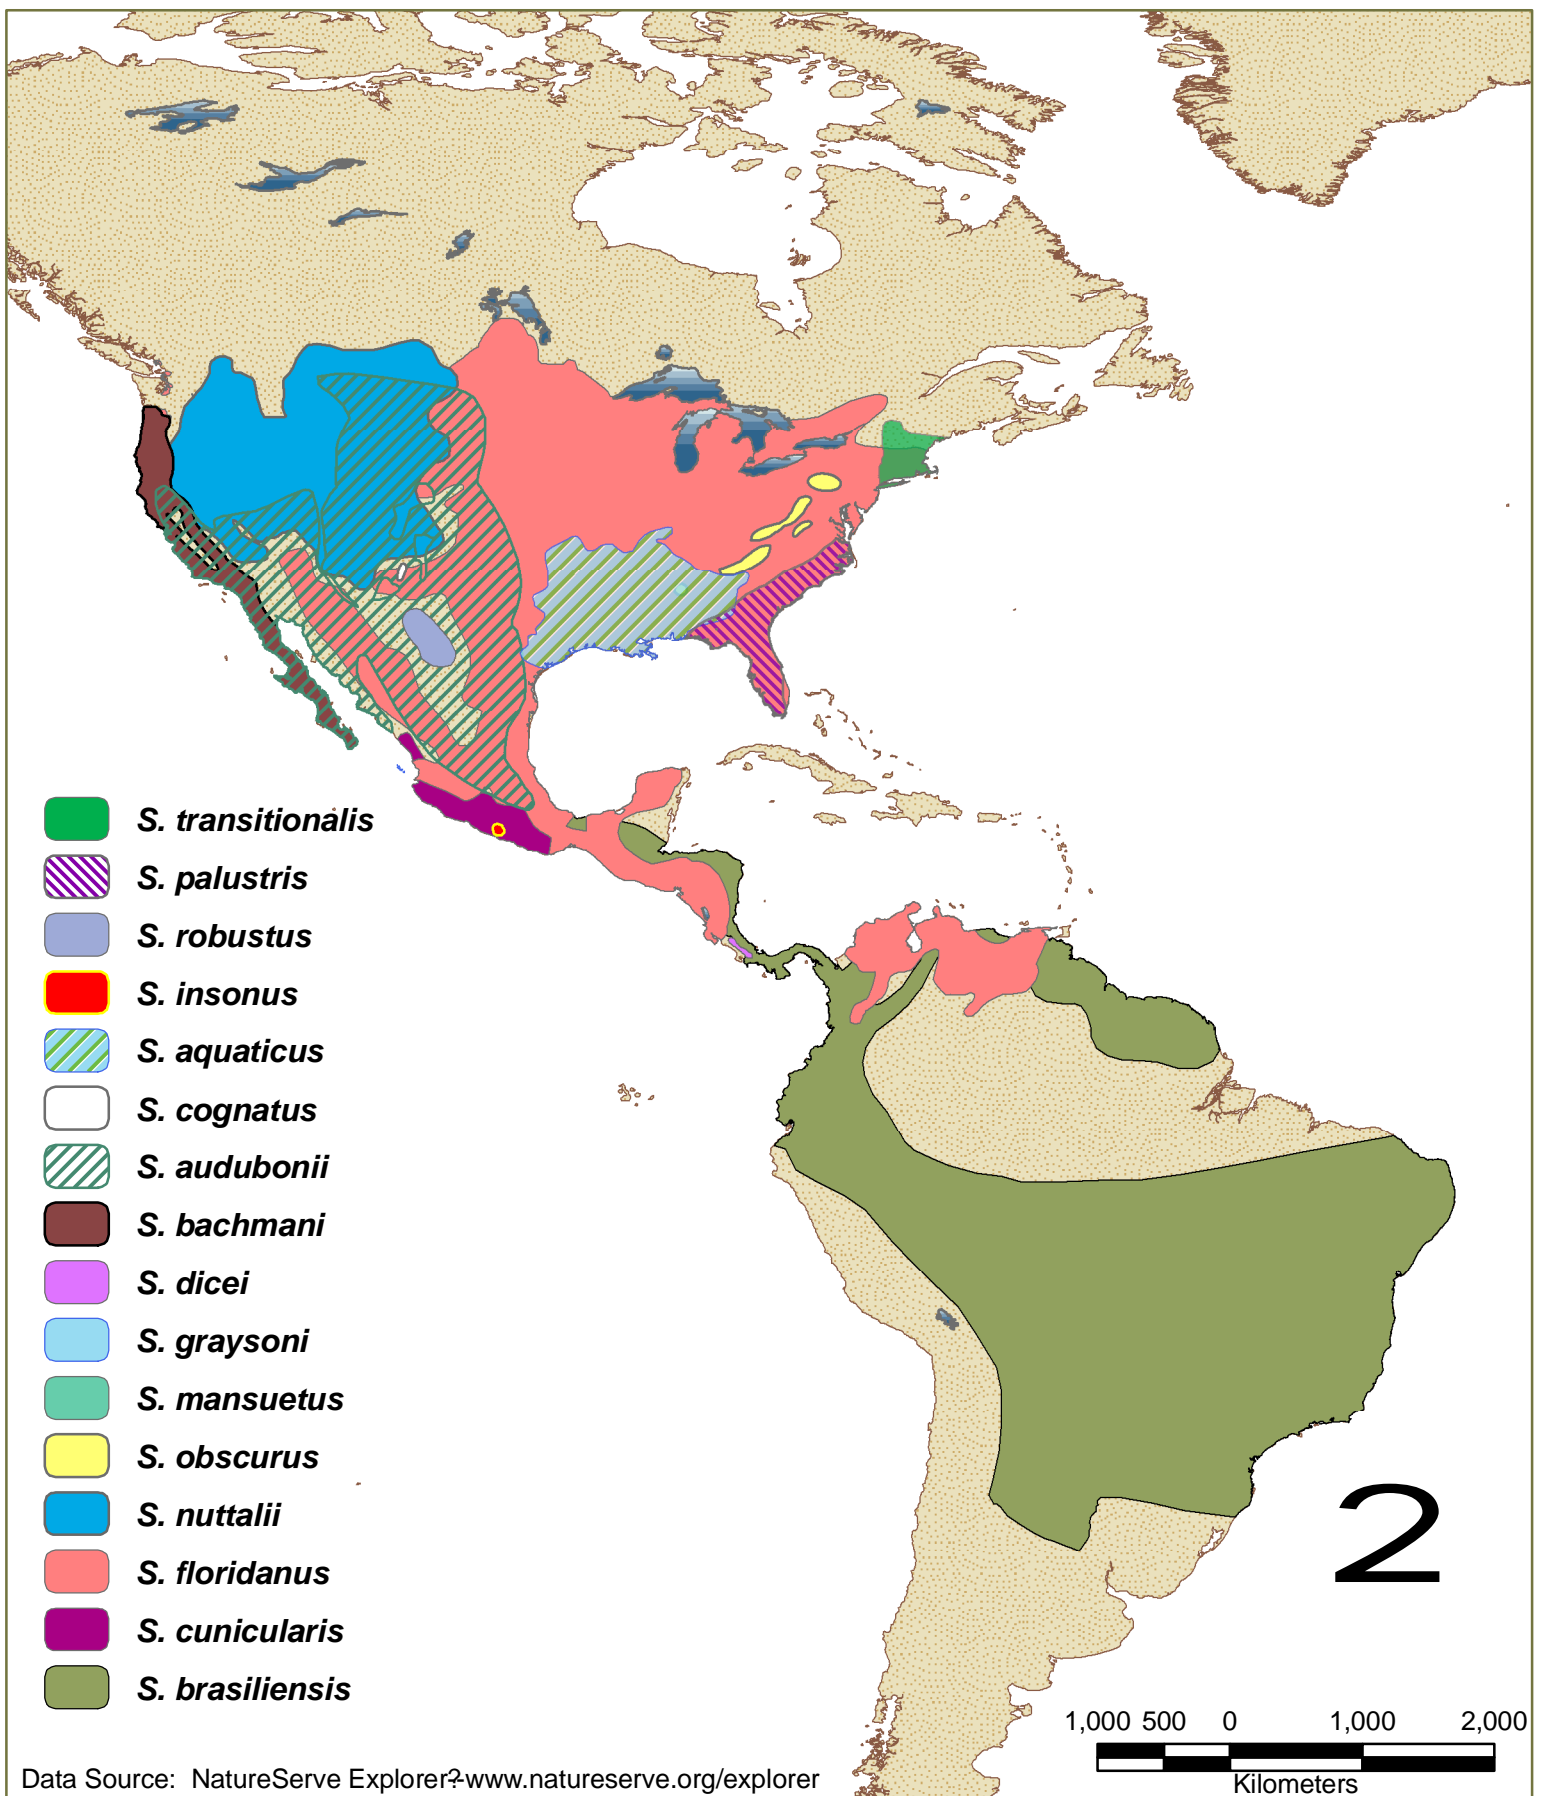

Western Hemisphere Distribution of Cottontail Rabbits, *Sylvilagus* spp., (Lagomorpha: Leporidae)

Data Source: NatureServe Explorer?www.natureserve.org/explorer