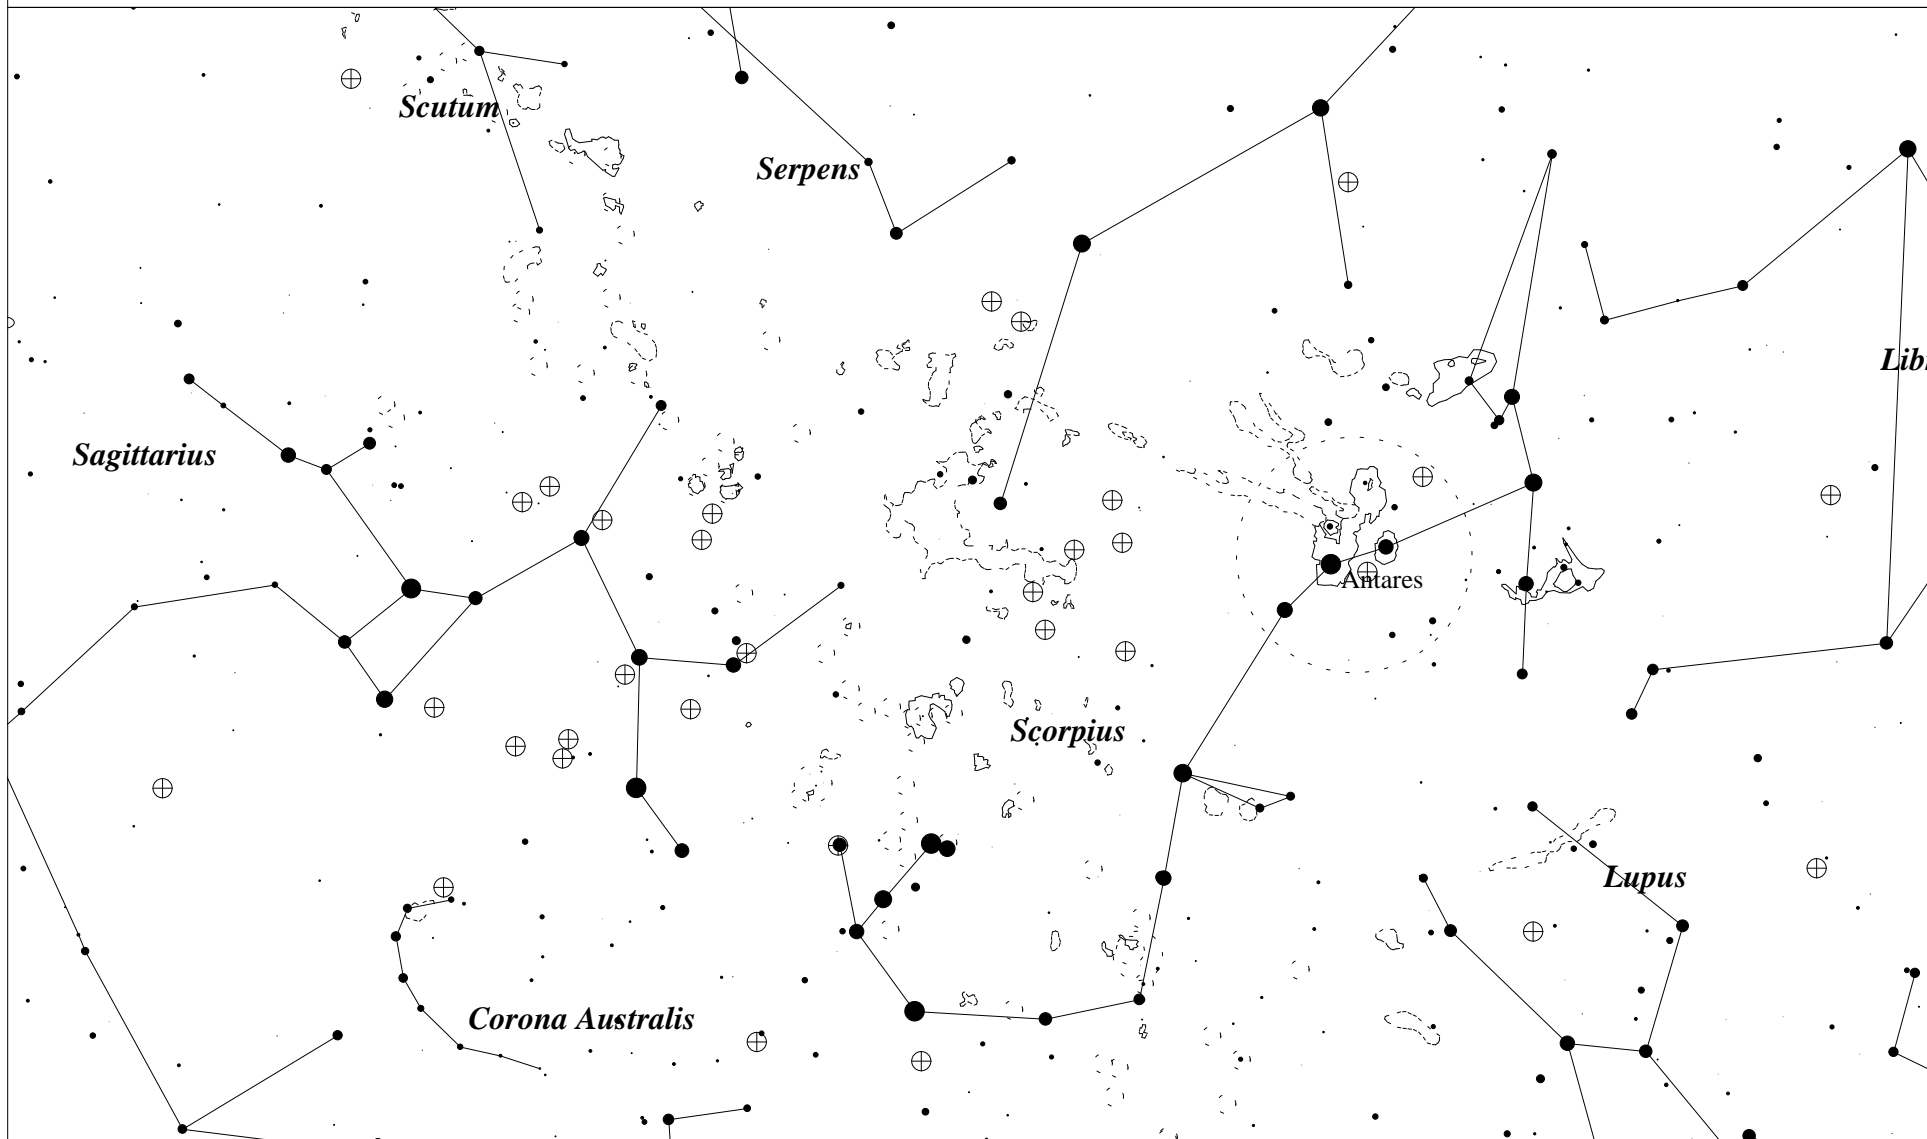

Galactic Center

STARS		SYMBOLS	
● <2	● 4.5	☄ Comet	⊕ Globular Cluster
● 2.5	● 5	♁ Asteroid	⊕ Planetary Nebula
● 3	● 5.5	☾ Galaxy	⊗ Quasar
● 3.5	● >6	○ Open Cluster	○ Other Object
● 4		□ Bright Nebula	

The center of the Milky Way Galaxy lies in the vicinity of Scorpio.