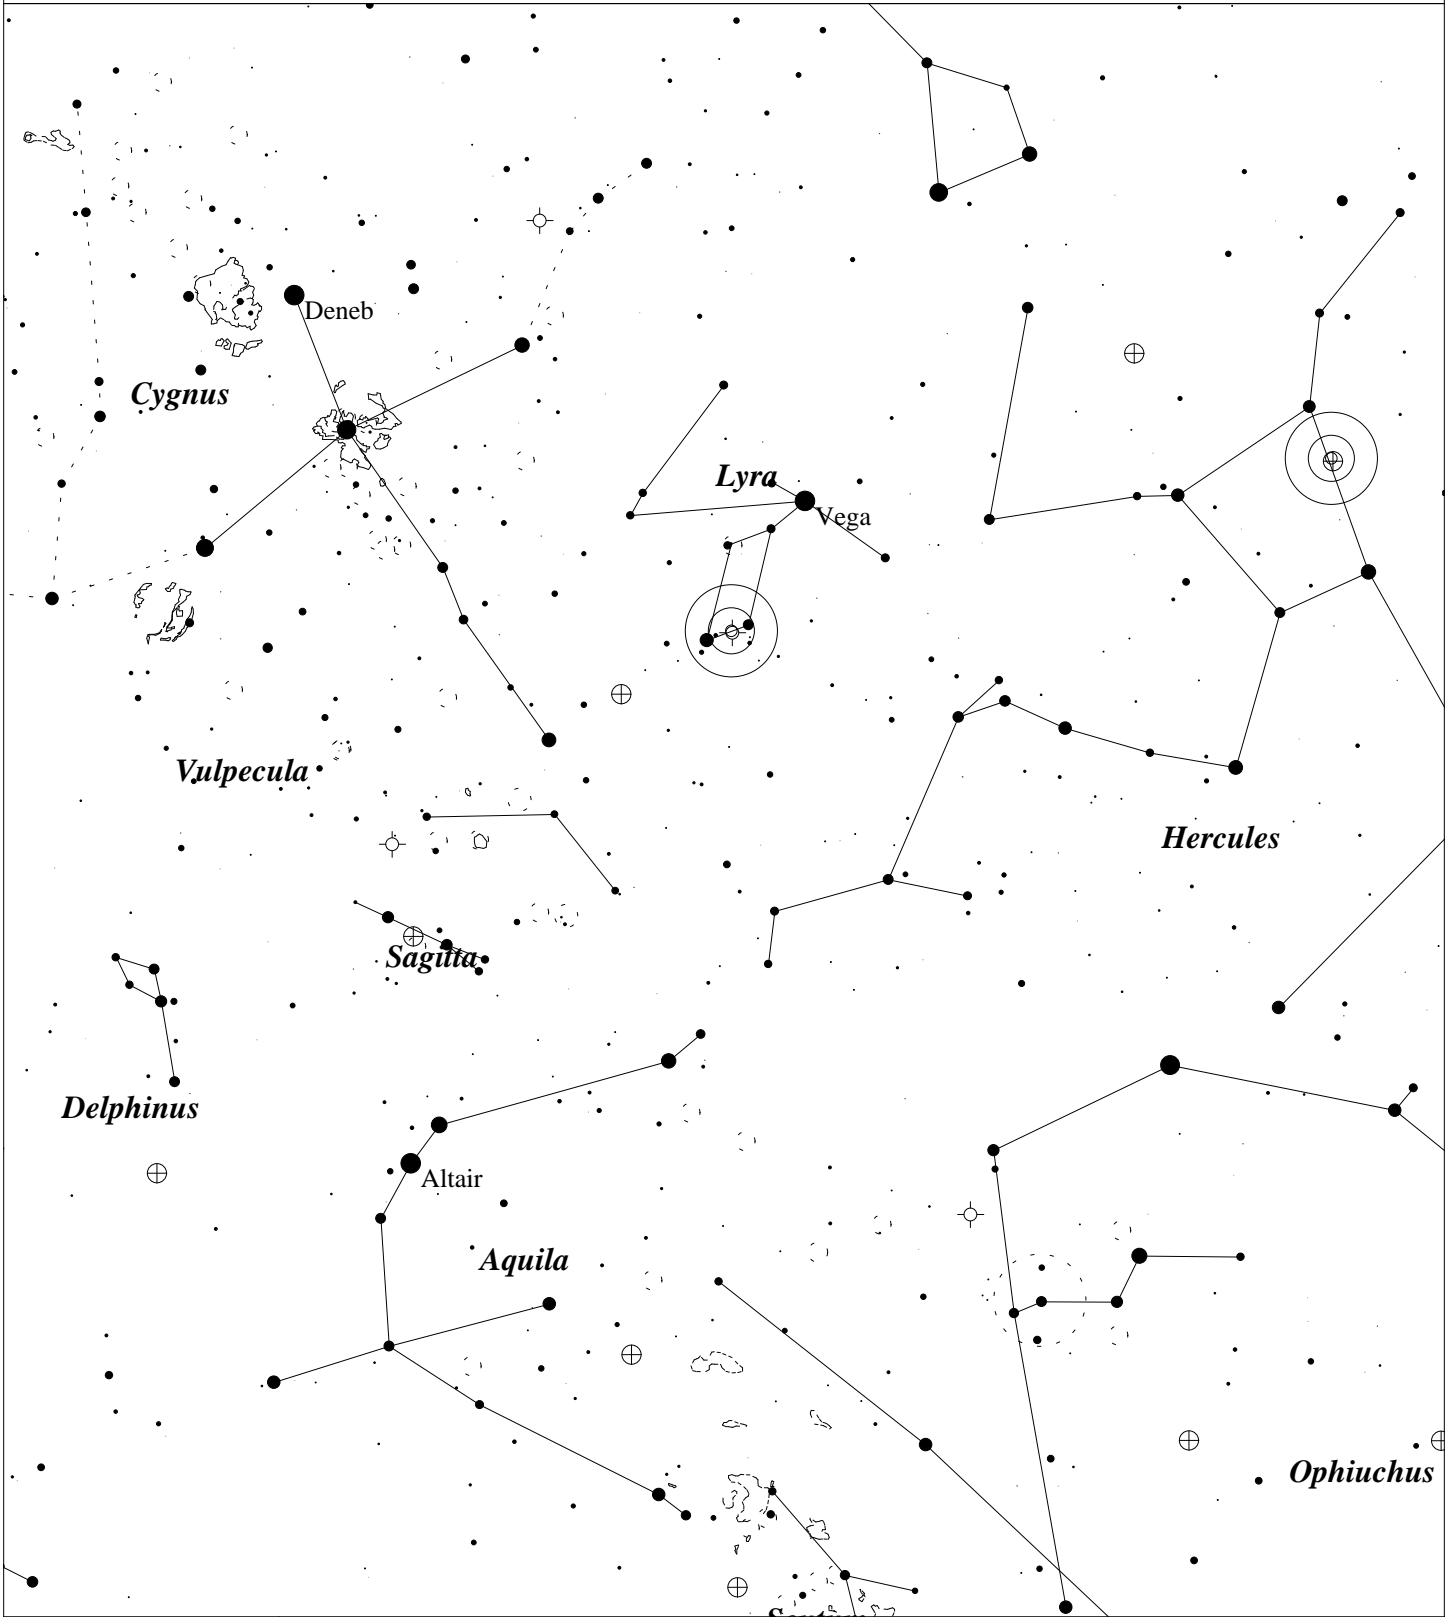

Summer Triangle

STARS

- <2
- 2.5
- 3
- 3.5
- 4
- 4.5
- 5
- 5.5
- >6

SYMBOLS

- ☄ Comet
- ♁ Asteroid
- ☉ Galaxy
- ☼ Open Cluster
- ☐ Bright Nebula
- ⊕ Globular Cluster
- ⊛ Planetary Nebula
- ⊞ Quasar
- Other Object

The Summer Triangle is an asterism made up of Vega, Altair, and Deneb.

The two Telrad circles on this map mark the Great Globular Cluster in Hercules and the Ring Nebula in Lyra.