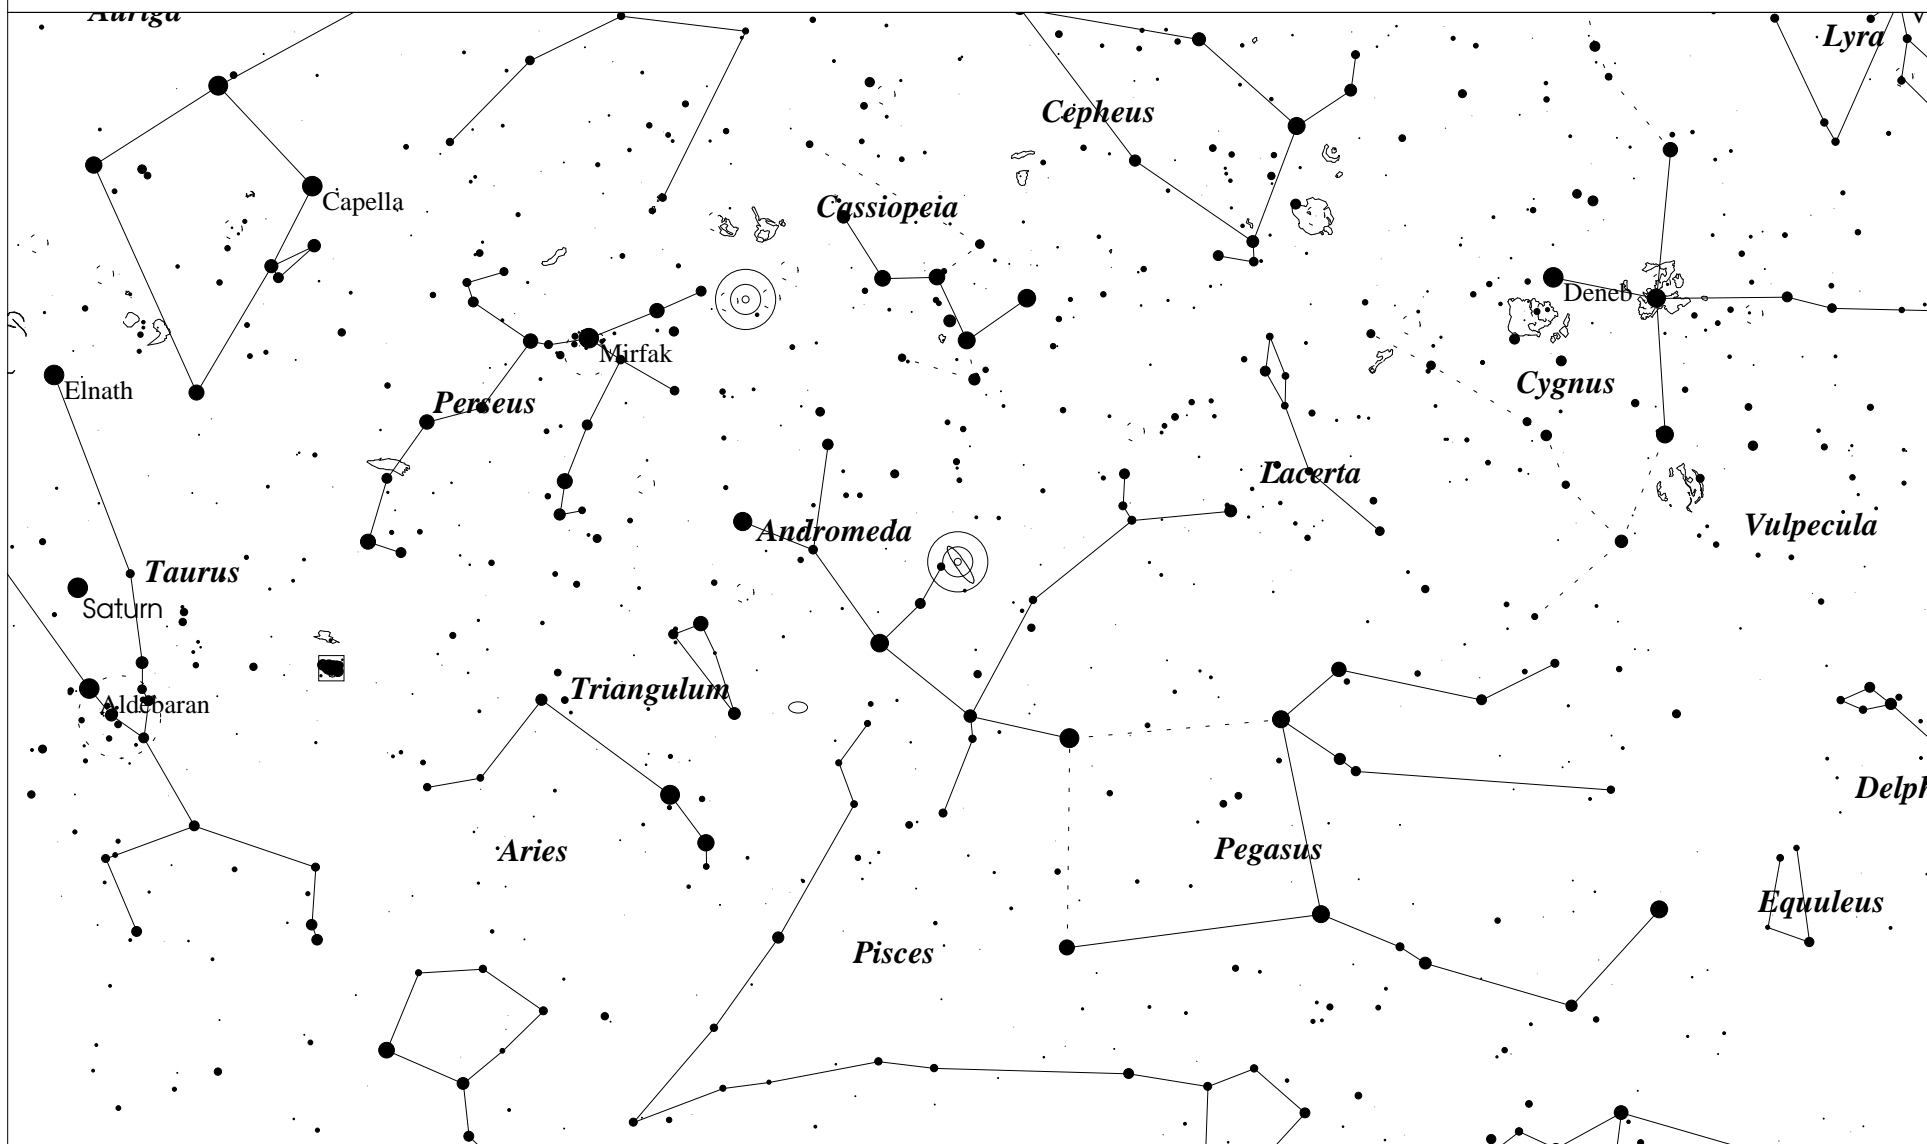

# Perseus, Pegasus, and Andromeda

STARS	SYMBOLS
● <2	☄ Comet
● 2.5	♁ Asteroid
● 3	♁ Galaxy
● 3.5	☉ Open Cluster
● 4	☐ Bright Nebula
● 4.5	⊕ Globular Cluster
● 5	♁ Planetary Nebula
● 5.5	♁ Quasar
● >6	○ Other Object

The two Telrad circles mark the positions of the Andromeda Galaxy and double open cluster in Perseus.

The two Telrad circles on this map mark the Great Globular Cluster in Hercules and the Ring Nebula in Lyra.