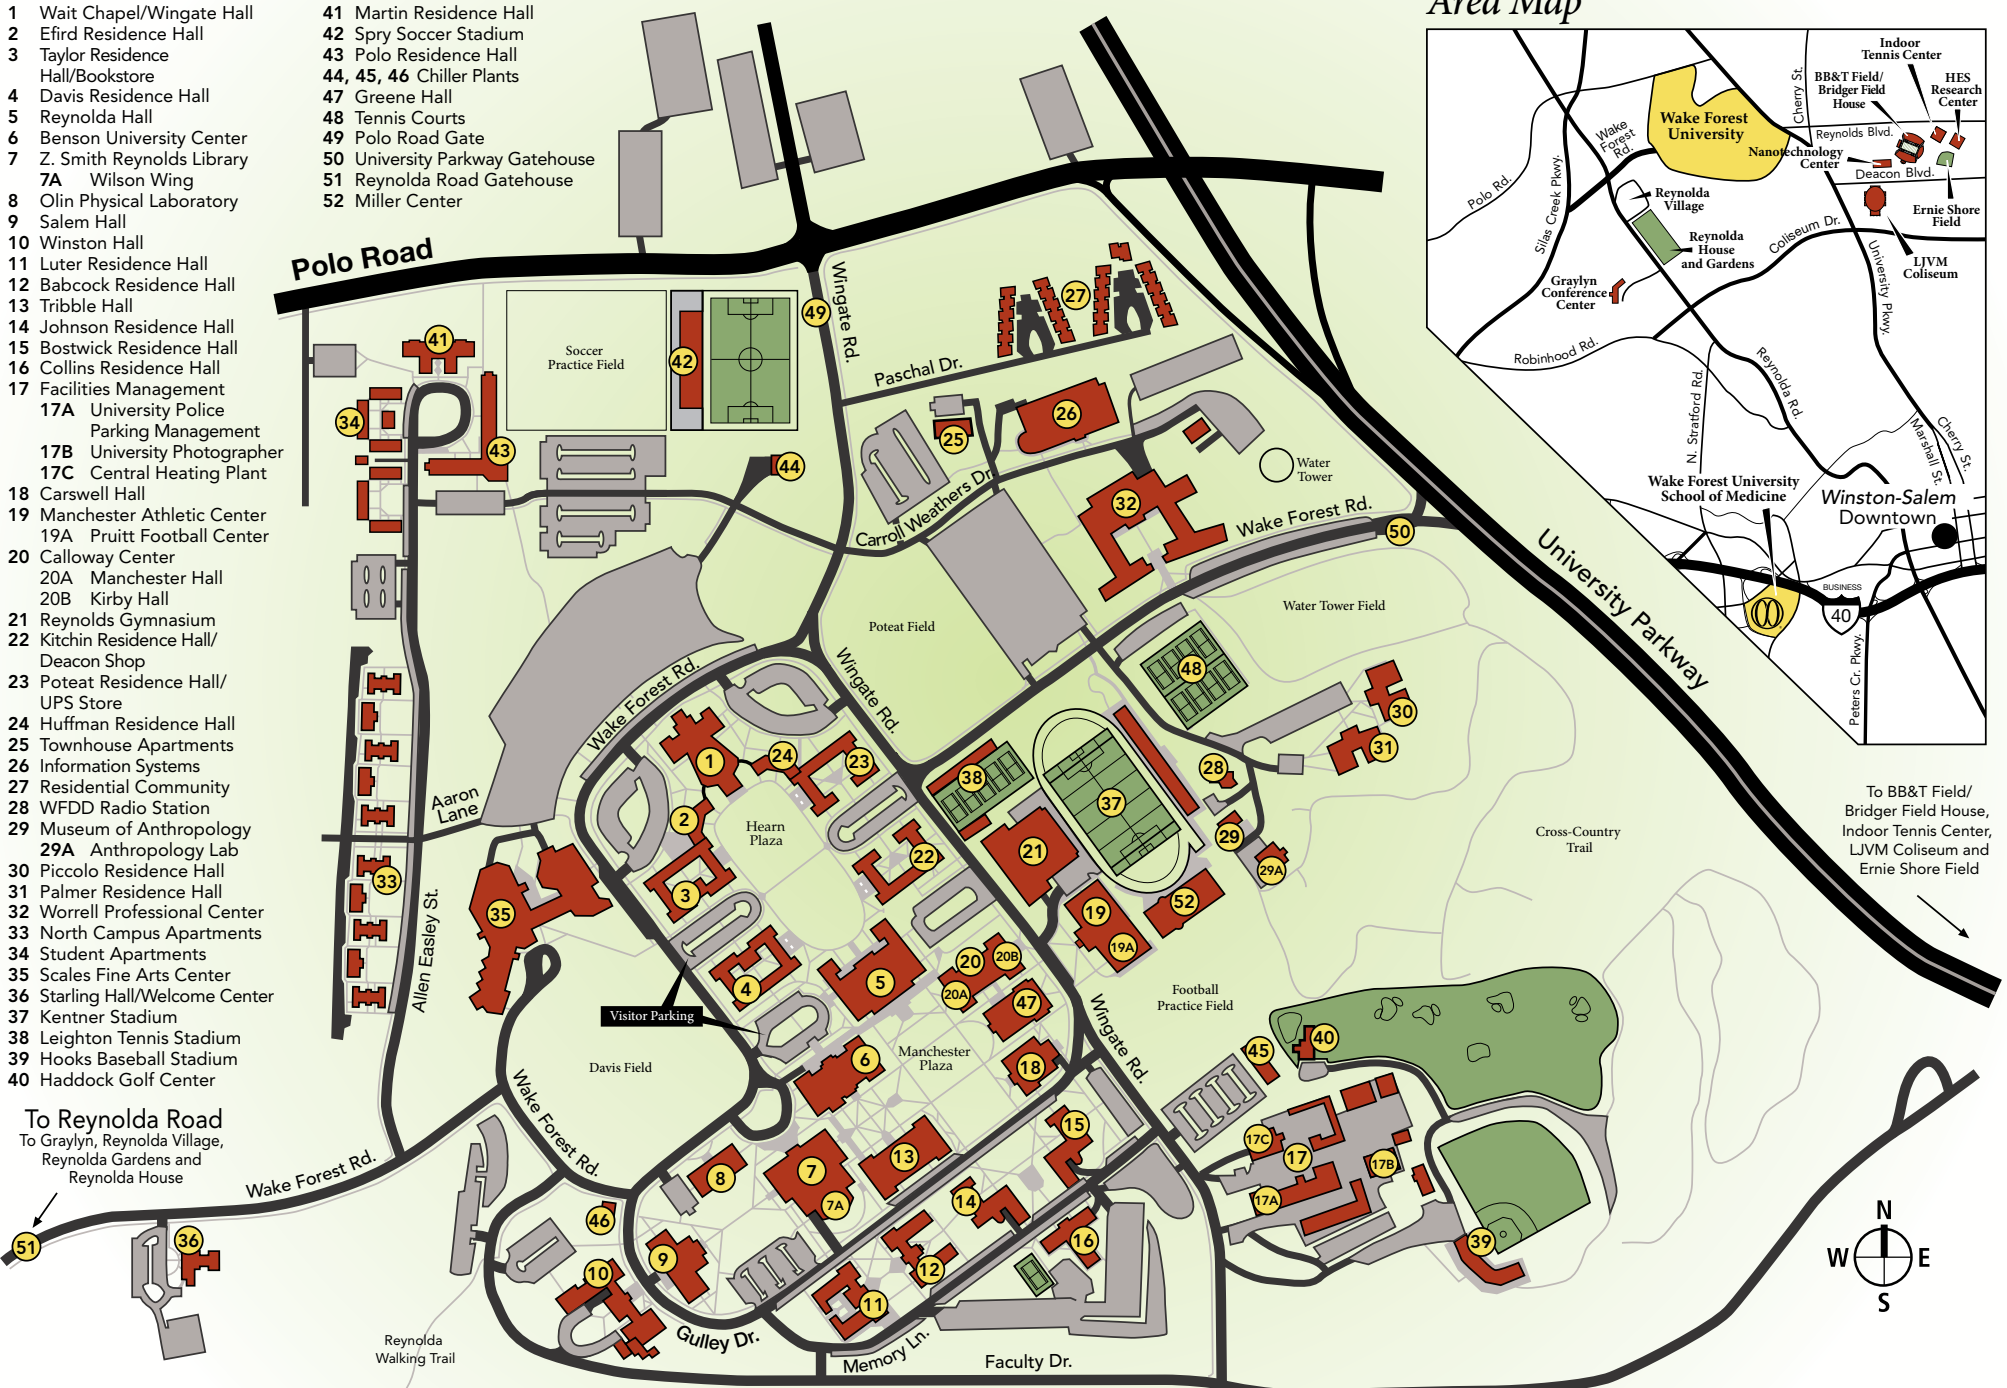

- 1 Wait Chapel/Wingate Hall
- 2 Efrid Residence Hall
- 3 Taylor Residence Hall/Bookstore
- 4 Davis Residence Hall
- 5 Reynolda Hall
- 6 Benson University Center
- 7 Z. Smith Reynolds Library
- 7A Wilson Wing
- 8 Olin Physical Laboratory
- 9 Salem Hall
- 10 Winston Hall
- 11 Luter Residence Hall
- 12 Babcock Residence Hall
- 13 Tribble Hall
- 14 Johnson Residence Hall
- 15 Bostwick Residence Hall
- 16 Collins Residence Hall
- 17 Facilities Management
- 17A University Police
- 17B University Photographer
- 17C Central Heating Plant
- 18 Carswell Hall
- 19 Manchester Athletic Center
- 19A Pruitt Football Center
- 20 Calloway Center
- 20A Manchester Hall
- 20B Kirby Hall
- 21 Reynolds Gymnasium
- 22 Kitchin Residence Hall/Deacon Shop
- 23 Poteat Residence Hall/UPS Store
- 24 Huffman Residence Hall
- 25 Townhouse Apartments
- 26 Information Systems
- 27 Residential Community
- 28 WFDD Radio Station
- 29 Museum of Anthropology
- 29A Anthropology Lab
- 30 Piccolo Residence Hall
- 31 Palmer Residence Hall
- 32 Worrell Professional Center
- 33 North Campus Apartments
- 34 Student Apartments
- 35 Scales Fine Arts Center
- 36 Starling Hall/Welcome Center
- 37 Kentner Stadium
- 38 Leighton Tennis Stadium
- 39 Hooks Baseball Stadium
- 40 Haddock Golf Center

- 41 Martin Residence Hall
- 42 Spry Soccer Stadium
- 43 Polo Residence Hall
- 44, 45, 46 Chiller Plants
- 47 Greene Hall
- 48 Tennis Courts
- 49 Polo Road Gate
- 50 University Parkway Gatehouse
- 51 Reynolda Road Gatehouse
- 52 Miller Center

Area Map

To BB&T Field/
Bridger Field House,
Indoor Tennis Center,
LJVM Coliseum and
Ernie Shore Field

To Reynolda Road
To Graylyn, Reynolda Village,
Reynolda Gardens and
Reynolda House