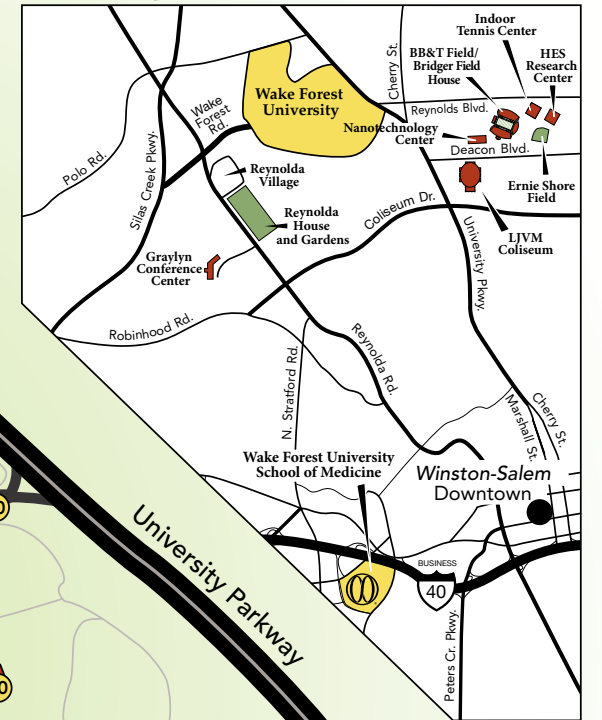

- 1 Wait Chapel/Wingate Hall
- 2 Efrid Residence Hall
- 3 Taylor Residence Hall/Bookstore
- 4 Davis Residence Hall
- 5 Reynolda Hall
- 6 Benson University Center
- 7 Z. Smith Reynolds Library
- 7A Wilson Wing
- 8 Olin Physical Laboratory
- 9 Salem Hall
- 10 Winston Hall
- 11 Luter Residence Hall
- 12 Babcock Residence Hall
- 13 Tribble Hall
- 14 Johnson Residence Hall
- 15 Bostwick Residence Hall
- 16 Collins Residence Hall
- 17 Facilities Management
- 17A University Police
- 17B University Photographer
- 17C Central Heating Plant
- 18 Carswell Hall
- 19 Manchester Athletic Center
- 19A Pruitt Football Center
- 20 Calloway Center
- 20A Manchester Hall
- 20B Kirby Hall
- 21 Reynolds Gymnasium
- 22 Kitchin Residence Hall/Deacon Shop
- 23 Poteat Residence Hall/UPS Store
- 24 Huffman Residence Hall
- 25 Townhouse Apartments
- 26 Information Systems
- 27 Residential Community
- 28 WFDD Radio Station
- 29 Museum of Anthropology
- 29A Anthropology Lab
- 30 Piccolo Residence Hall
- 31 Palmer Residence Hall
- 32 Worrell Professional Center
- 33 North Campus Apartments
- 34 Student Apartments
- 35 Scales Fine Arts Center
- 36 Starling Hall/Welcome Center
- 37 Kentner Stadium
- 38 Leighton Tennis Stadium
- 39 Hooks Baseball Stadium
- 40 Haddock Golf Center

- 41 Martin Residence Hall
- 42 Spry Soccer Stadium
- 43 Polo Residence Hall
- 44, 45, 46 Chiller Plants
- 47 Greene Hall
- 48 Tennis Courts
- 49 Polo Road Gate
- 50 University Parkway Gatehouse
- 51 Reynolda Road Gatehouse
- 52 Miller Center

Area Map

To BB&T Field/
Bridger Field House,
Indoor Tennis Center,
LJVM Coliseum and
Ernie Shore Field

To Reynolda Road
To Graylyn, Reynolda Village,
Reynolda Gardens and
Reynolda House