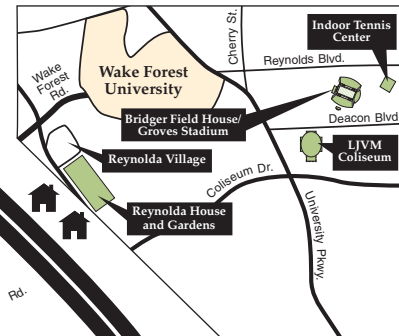

Map Legend

- 1 Wait Chapel/Wingate Hall
- 2 Efir Residence Hall
- 3 Taylor Residence Hall/Bookstore
- 4 Davis Residence Hall
- 5 Reynolda Hall
- 6 Benson University Center
- 7 Z. Smith Reynolds Library
- 8 Olin Physical Laboratory
- 9 Salem Hall
- 10 Winston Hall
- 11 Luter Residence Hall
- 12 Babcock Residence Hall
- 13 Tribble Hall
- 14 Johnson Residence Hall
- 15 Bostwick Residence Hall
- 16 Collins Residence Hall
- 17 Facilities Management
 - 17A University Police
 - 17B University Photographer
 - 17C Central Heating Plant
- 18 Carswell Hall
- 19 Manchester Athletic Center
- 20 Calloway/Kirby Hall
- 21 Reynolds Gymnasium
- 22 Kitchin Residence Hall/Deacon Shop
- 23 Poteat Residence Hall/Post Office
- 24 Huffman Residence Hall
- 25 Townhouse Apartments
- 26 Information Systems
- 27 Residential Community
- 28 WFDD Radio Station
- 29 Museum of Anthropology
- 30 Piccolo Residence Hall
- 31 Palmer Residence Hall
- 32 Worrell Professional Center
- 33 Faculty Apartments
- 34 Student Apartments
- 35 Scales Fine Arts Center
- 36 Starling Hall/Welcome Center
- 37 Kentner Stadium
- 38 Leighton Tennis Stadium
- 39 Hooks Baseball Stadium
- 40 Haddock Golf Center
- 41 Martin Residence Hall
- 42 Spry Soccer Stadium

- 43 Polo Residence Hall
- 44,45,46 Chiller Plants
- 47 Greene Hall
- 48 Tennis Courts
- 49 Polo Road Gate
- 50 University Parkway Gatehouse
- 51 Reynolda Road Gatehouse
- 52 Kenneth D. Miller Center

Parking Legend

- Residential/General Parking
- Visitor Parking
- Faculty/Staff Parking
- Commuter Parking (7:30 am - 5:00 pm, Mon.-Fri.)
- First Year Student Drive Parking (SDLVP)
- Reserved Parking
- Off-Campus Satellite Parking (OCSP)
- Special Authorization Parking
- Call Boxes (Emergency Phones)
- WFU-Owned Residential Theme Housing
- Shuttle Stop

NOTE: If you park off of University property on city streets, you are in violation of a city ordinance.

Area Map

Reynolda Road Area

To Reynolda Village and Gardens