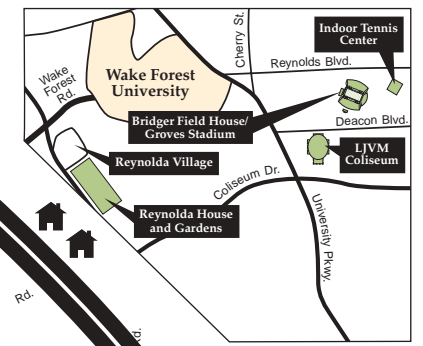

# Map Legend

- 1 Wait Chapel/Wingate Hall
- 2 Efirid Residence Hall
- 3 Taylor Residence Hall/Bookstore
- 4 Davis Residence Hall
- 5 Reynolda Hall
- 6 Benson University Center
- 7 Z. Smith Reynolds Library
- 8 Olin Physical Laboratory
- 9 Salem Hall
- 10 Winston Hall
- 11 Luter Residence Hall
- 12 Babcock Residence Hall
- 13 Tribble Hall
- 14 Johnson Residence Hall
- 15 Bostwick Residence Hall
- 16 Collins Residence Hall
- 17 Facilities Management
  - 17A University Police
  - 17B University Photographer
  - 17C Central Heating Plant
- 18 Carswell Hall
- 19 Manchester Athletic Center
- 20 Calloway Hall
- 21 Reynolds Gymnasium
- 22 Kitchin Residence Hall/Deacon Shop
- 23 Poteat Residence Hall/Post Office
- 24 Huffman Residence Hall
- 25 Townhouse Apartments
- 26 Information Systems
- 27 Residential Community
- 28 WFDD Radio Station
- 29 Museum of Anthropology
- 30 Piccolo Residence Hall
- 31 Palmer Residence Hall
- 32 Worrell Professional Center
- 33 Faculty Apartments
- 34 Student Apartments
- 35 Scales Fine Arts Center
- 36 Starling Hall/Welcomes Center
- 37 Kentner Stadium
- 38 Leighton Tennis Stadium
- 39 Hooks Baseball Stadium
- 40 Haddock Golf Center
- 41 North Residence Hall
- 42 Spry Soccer Stadium

# Parking Legend

- Visitor Parking
- Reserved Parking
- Faculty/Staff Parking
- Off-Campus Satellite Parking (OCSP)
- Commuter Parking (7:30 am - 5:00 pm, Mon.-Fri.)
- Special Authorization Parking
- Residential/General Parking
- ☎ Call Boxes (Emergency Phones)
- Student Drive Lottery/Volunteer Parking (SDLVP)
- 🏠 WFU-Owned Residential Theme Housing

# Area Map

# Reynolda Road Area

To Reynolda Village and Gardens