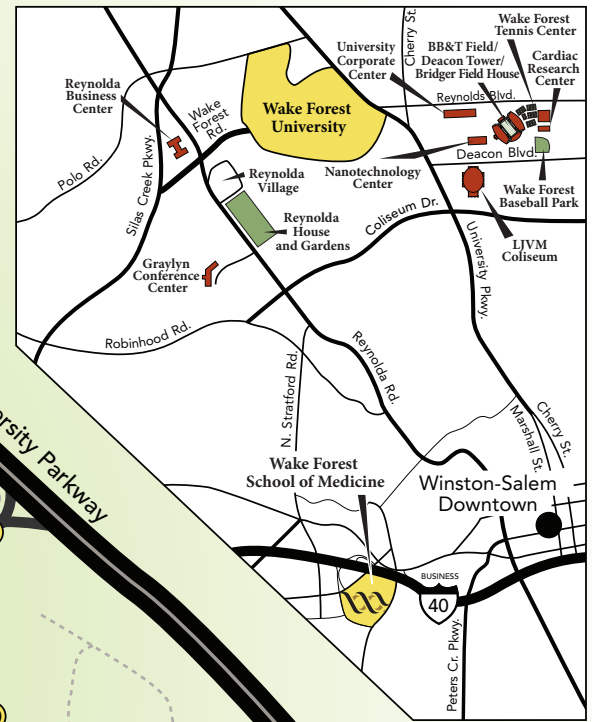

REYNOLDA CAMPUS MAP

- 1 Wait Chapel/Wingate Hall
- 2 Efir Residence Hall
- 3 Taylor Residence Hall Bookstore Campus Grounds
- 4 Davis Residence Hall Subway University Police Satellite Office
- 5 Reynolda Hall Cafeteria Magnolia Room
- 6 Benson University Center Pugh Auditorium Food Court, Shorty's Z. Smith Reynolds Library Starbucks
- 7 7A Wilson Wing
- 8 Olin Physical Laboratory
- 9 Salem Hall
- 10 Winston Hall
- 11 Luter Residence Hall
- 12 Babcock Residence Hall
- 13 Tribble Hall
- 14 Johnson Residence Hall
- 15 Bostwick Residence Hall
- 16 Collins Residence Hall
- 17 Facilities Management 17A University Police 17B Central Heating Plant
- 18 Carswell Hall
- 19 Manchester Athletic Center 19A Pruitt Football Center
- 20 Calloway Center 20A Manchester Hall 20B Kirby Hall
- 21 Reynolds Gymnasium Student Health Service
- 22 Kitchin Residence Hall Deacon Shop
- 23 Poteat Residence Hall Post Office
- 24 Huffman Residence Hall
- 25 ROTC Building
- 26 University Services Building Parking Management Residential Community
- 27 WFDD Radio Station
- 29 Museum of Anthropology 29A Anthropology Lab
- 30 Piccolo Residence Hall
- 31 Palmer Residence Hall
- 32 Worrell Professional Center
- 33 North Campus Apartments Student Apartments
- 35 Scales Fine Arts Center Mainstage Theatre Hanes Art Gallery Brendle Recital Hall
- 36 Starling Hall
- 37 Kentner Stadium
- 38 Leighton Tennis Stadium
- 39 Dianne Dailey Golf Learning Center

To Reynolda Road, Silas Creek Pkwy. and I-40 Business/Bypass

To Graylyn, Reynolda Village, Reynolda Gardens and Reynolda House

Visitor Parking

Area Map

To BB&T Field, Bridger Field House, Deacon Tower, Wake Forest Tennis Center, LJVM Coliseum and Wake Forest Baseball Park

DIRECTIONS

Note: Visitors to the Reynolda Campus will find it more convenient to take I-40 Business rather than I-40 Bypass.

From I-40 Business: Take Silas Creek Parkway North for approximately 4 miles. Bear right at the Wake Forest University Exit.