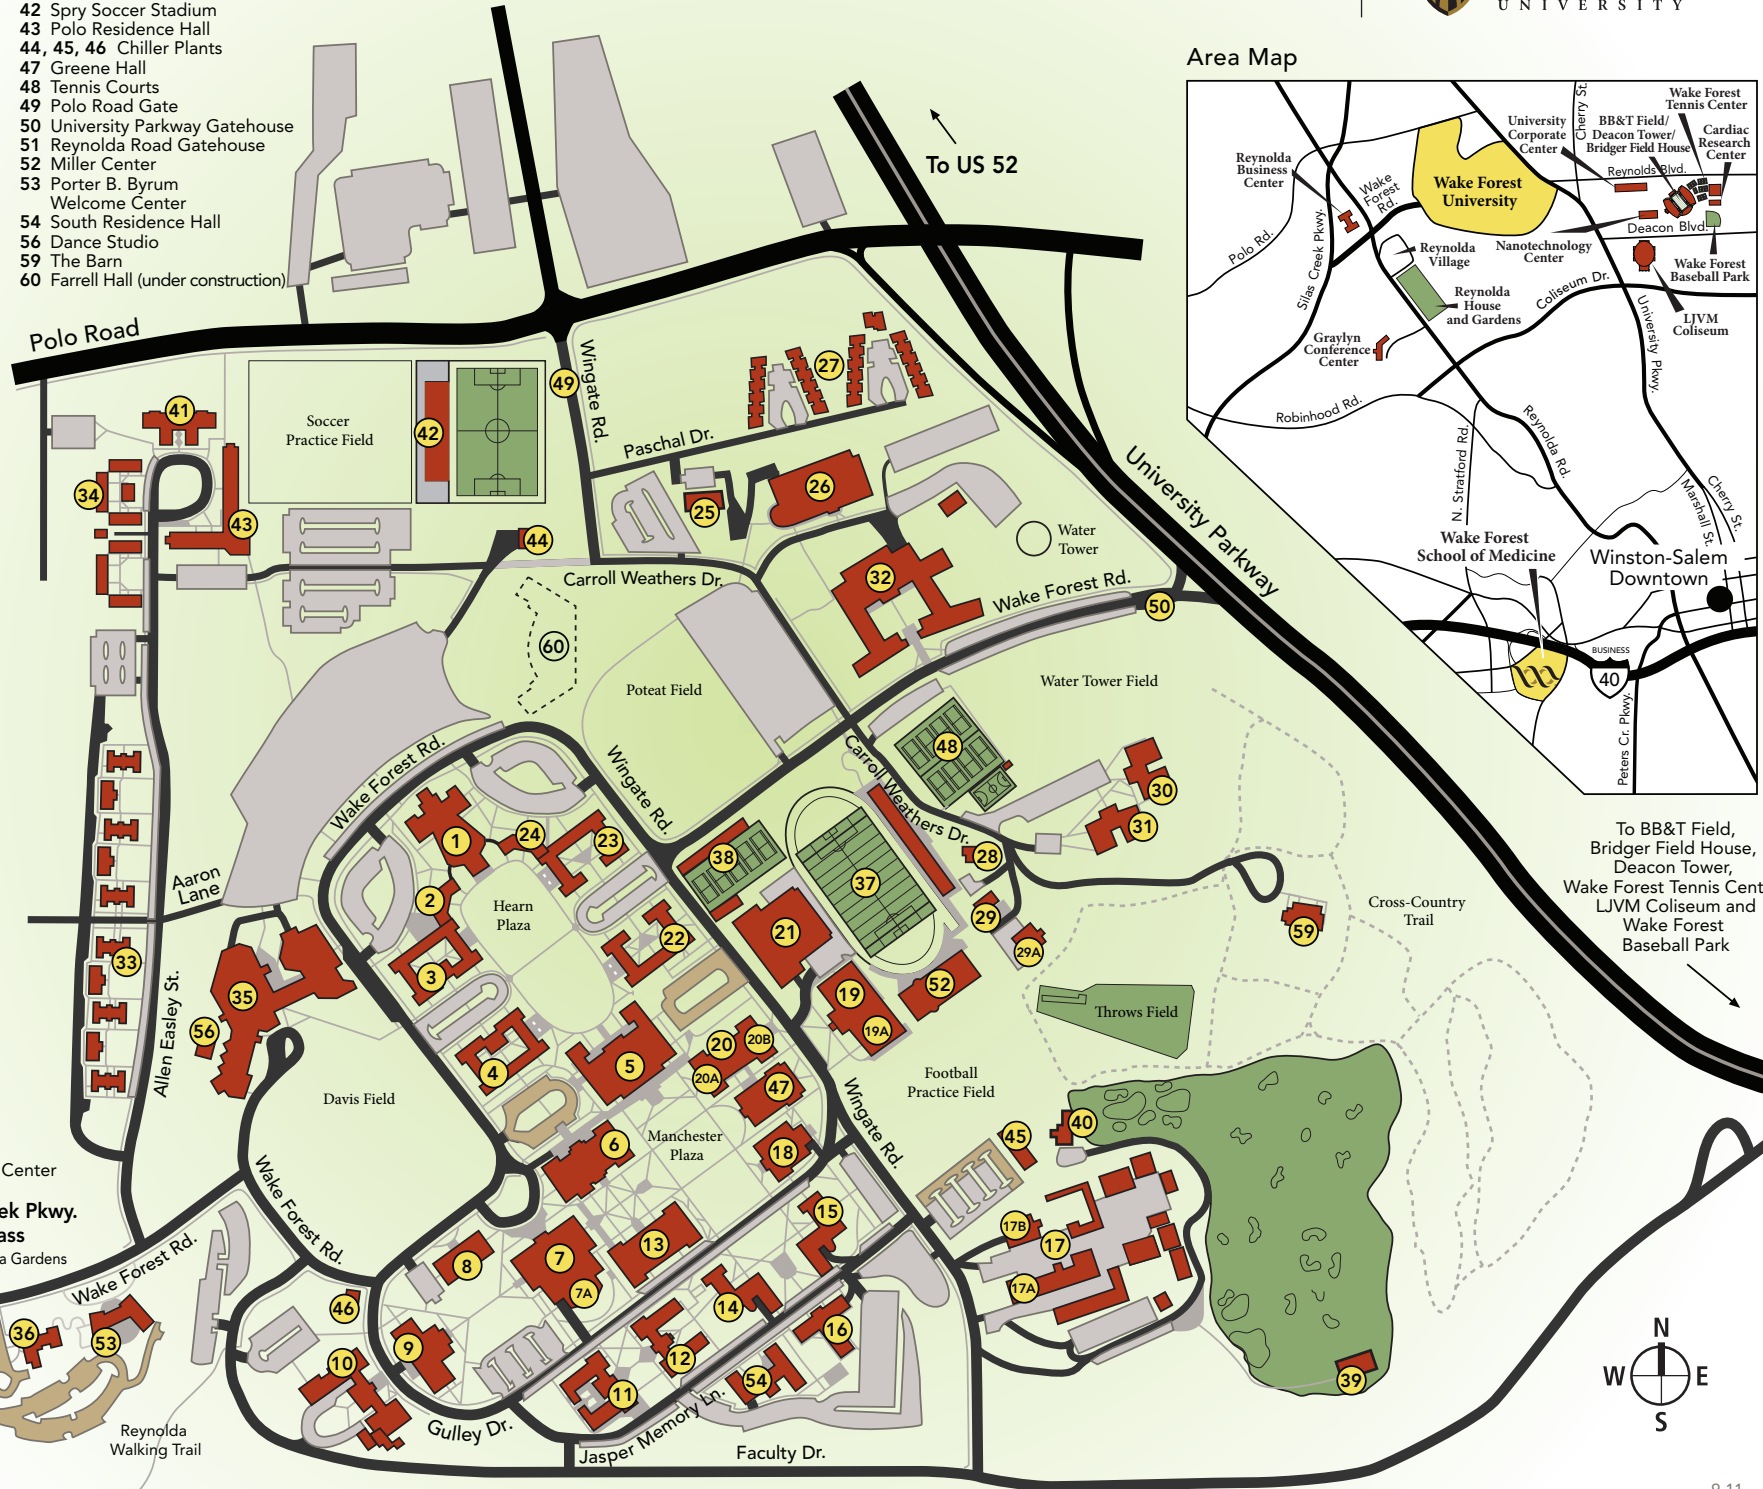

REYNOLDA CAMPUS MAP

- 1 Wait Chapel/Wingate Hall
- 2 Efir Residence Hall
- 3 Taylor Residence Hall Bookstore Campus Grounds
- 4 Davis Residence Hall Subway University Police Satellite Office
- 5 Reynolda Hall Cafeteria Magnolia Room
- 6 Benson University Center Pugh Auditorium Food Court, Shorty's Z. Smith Reynolds Library Starbucks
- 7 7A Wilson Wing
- 8 Olin Physical Laboratory
- 9 Salem Hall
- 10 Winston Hall
- 11 Luter Residence Hall
- 12 Babcock Residence Hall
- 13 Tribble Hall
- 14 Johnson Residence Hall
- 15 Bostwick Residence Hall
- 16 Collins Residence Hall
- 17 Facilities Management 17A University Police 17B Central Heating Plant
- 18 Carswell Hall
- 19 Manchester Athletic Center 19A Pruitt Football Center
- 20 Calloway Center 20A Manchester Hall 20B Kirby Hall
- 21 Reynolds Gymnasium Student Health Service
- 22 Kitchin Residence Hall Deacon Shop
- 23 Poteat Residence Hall Post Office
- 24 Huffman Residence Hall
- 25 ROTC Building
- 26 University Services Building Parking Management Residential Community
- 27 WFDD Radio Station
- 29 Museum of Anthropology 29A Anthropology Lab
- 30 Piccolo Residence Hall
- 31 Palmer Residence Hall
- 32 Worrell Professional Center
- 33 North Campus Apartments Student Apartments
- 35 Scales Fine Arts Center Mainstage Theatre Hanes Art Gallery Brendle Recital Hall
- 36 Starling Hall
- 37 Kentner Stadium
- 38 Leighton Tennis Stadium
- 39 Dianne Dailey Golf Learning Center

To Reynolda Road, Silas Creek Pkwy. and I-40 Business/Bypass

To Graylyn, Reynolda Village, Reynolda Gardens and Reynolda House

Visitor Parking

Area Map

To BB&T Field, Bridger Field House, Deacon Tower, Wake Forest Tennis Center, LJVM Coliseum and Wake Forest Baseball Park

DIRECTIONS

Note: Visitors to the Reynolda Campus will find it more convenient to take I-40 Business rather than I-40 Bypass.

From I-40 Business: Take Silas Creek Parkway North for approximately 4 miles. Bear right at the Wake Forest University Exit.