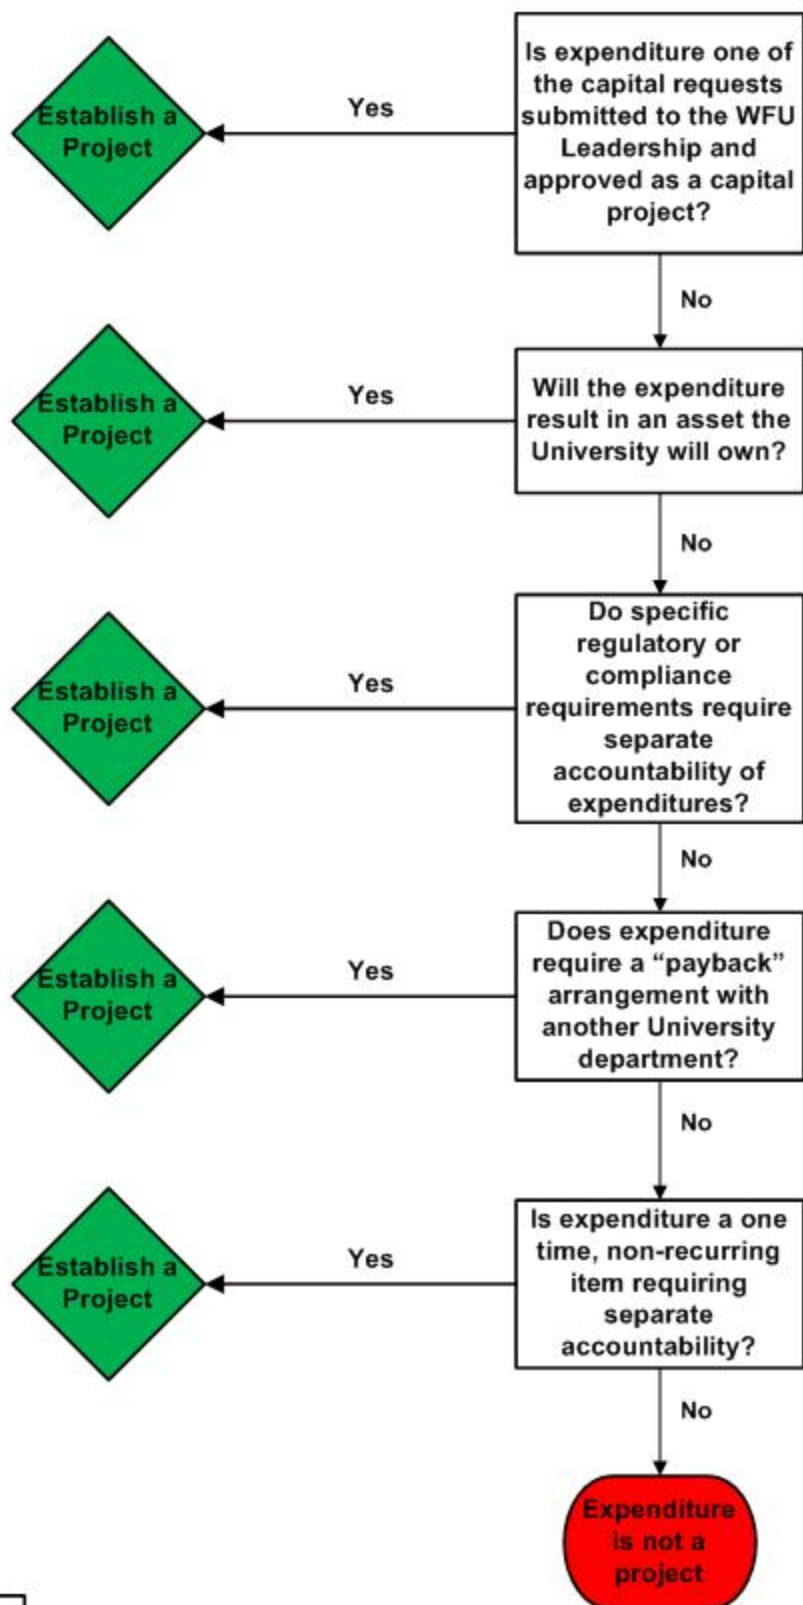

Project Decision Tree

Project Request can be found at:

www.wfu.edu/fas/fixed_assets

Contact Jennifer Killingsworth at:
ext. 4088 killinjl@wfu.edu