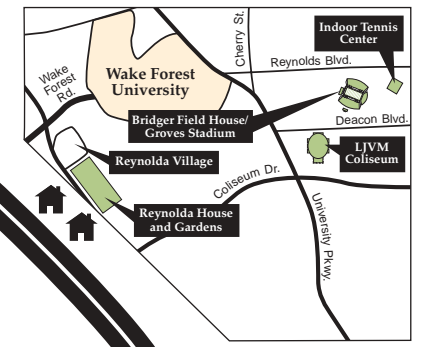

Map Legend

- 1 Wait Chapel/Wingate Hall
- 2 Efirid Residence Hall
- 3 Taylor Residence Hall/Bookstore
- 4 Davis Residence Hall
- 5 Reynolda Hall
- 6 Benson University Center
- 7 Z. Smith Reynolds Library
- 8 Olin Physical Laboratory
- 9 Salem Hall
- 10 Winston Hall
- 11 Luter Residence Hall
- 12 Babcock Residence Hall
- 13 Tribble Hall
- 14 Johnson Residence Hall
- 15 Bostwick Residence Hall
- 16 Collins Residence Hall
- 17 Facilities Management
 - 17A University Police
 - 17B University Photographer
 - 17C Central Heating Plant
- 18 Carswell Hall
- 19 Manchester Athletic Center
- 20 Calloway/Kirby Hall
- 21 Reynolds Gymnasium
- 22 Kitchin Residence Hall/Deacon Shop
- 23 Poteat Residence Hall/Post Office
- 24 Huffman Residence Hall
- 25 Townhouse Apartments
- 26 Information Systems
- 27 Residential Community
- 28 WFDD Radio Station
- 29 Museum of Anthropology
- 30 Piccolo Residence Hall
- 31 Palmer Residence Hall
- 32 Worrell Professional Center
- 33 Faculty Apartments
- 34 Student Apartments
- 35 Scales Fine Arts Center
- 36 Starling Hall/Welcoming Center
- 37 Kentner Stadium
- 38 Leighton Tennis Stadium
- 39 Hooks Baseball Stadium
- 40 Haddock Golf Center
- 41 North Residence Hall
- 42 Spry Soccer Stadium

- 43 Polo Residence Hall
- 44,45,46 Chiller Plants
- 47 Greene Hall
- 48 Tennis Courts
- 49 Polo Road Gate
- 50 University Parkway Gatehouse
- 51 Reynolda Road Gatehouse
- 52 Kenneth D. Miller Center

Parking Legend

NOTE: If you park off of University property on city streets, you are in violation of a city ordinance.

Area Map

Reynolda Road Area

To Reynolda Village and Gardens